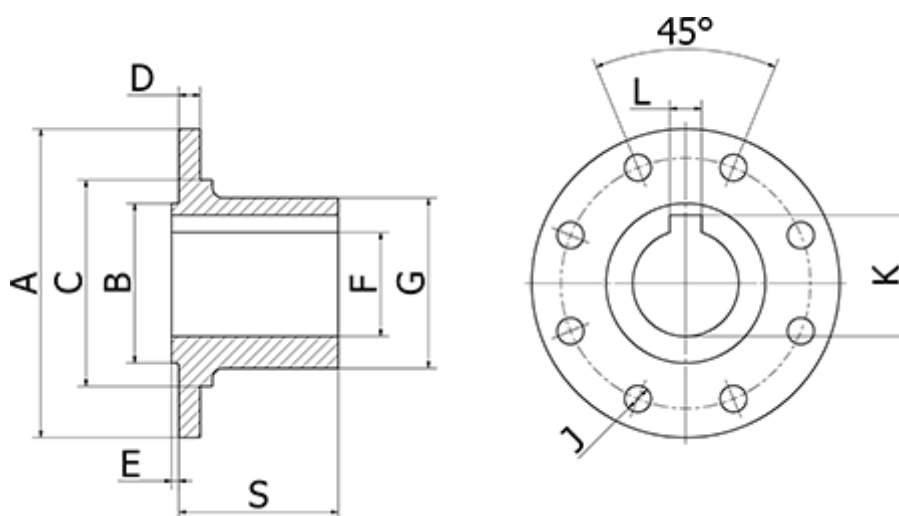

Article number: 071158240

Description: Elbe Modflange 1.158.240  
Ø150 Hole size 65H7

## Measures

A = 150	J	= 12
B = 90	K	= 69.4
C = 110.6	L	= 18
D = 12	Number of flange holes	= 8
E = 2.8	S	= 115
F = 65H7		
G = 95		
H = 130		